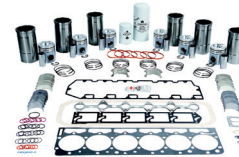

UP TO $600.00 OFF

RENEWED OVERHAUL KITS
SPECIAL
Up To $600.00 OFF
Select ReNewed Engine
Overhaul Kits